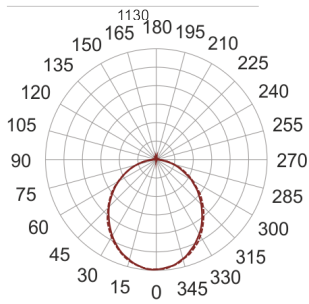

FIGO N LED K 114/30/3.0K SZARY

— C0-C180 - - - - C90-C270

- IP: 20
- Color temperature: 2700-3500
- Luminous flux: 2923,407039 lm

Name	Code	Colour	Voltage supply	Luminaire wattage	Light source type	Luminous flux	
FIGO N LED.K. 114/30/3.0K. SZARY		gray	230V	42,6	LED	2923,407039 lm	3000K