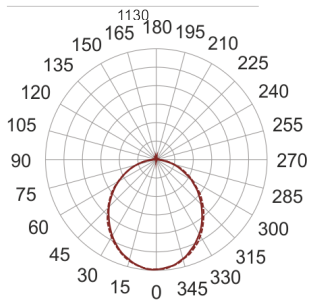

FIGO N LED K 114/30/3.0K SZARY

— C0-C180 - - - - C90-C270

- IP: 20
- Color temperature: 2700-3500
- Luminous flux: 2923,407039 lm

| Name | Code | Colour | Voltage supply | Luminaire wattage | Light source type | Luminous flux | |
|--|------|--------|----------------|-------------------|-------------------|----------------|-------|
| FIGO N LED.K. 114/30/3.0K. SZARY | | gray | 230V | 42,6 | LED | 2923,407039 lm | 3000K |