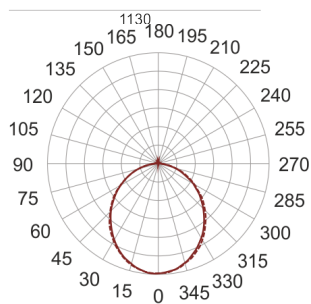

# FIGO N LED K 114/37/3.0K BIAŁY

— C0-C180    - - - - C90-C270

- IP: 20
- Color temperature: 2700-3500
- Luminous flux: 4195,802884 lm

Name	Code	Colour	Voltage supply	Luminaire wattage	Light source type	Luminous flux	
<a href="#">FIGO N LED K 114/37/3.0K BIAŁY</a>		white	230V	66,4	LED	4195,802884 lm	3000K