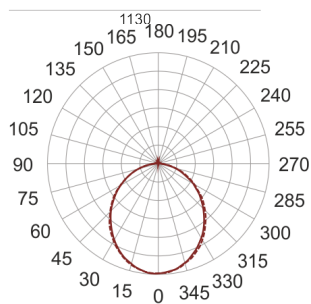

FIGO N LED K 114/37/3.0K BIAŁY

— C0-C180 - - - - C90-C270

- IP: 20
- Color temperature: 2700-3500
- Luminous flux: 4195,802884 lm

Name	Code	Colour	Voltage supply	Luminaire wattage	Light source type	Luminous flux	
FIGO N LED K 114/37/3.0K BIAŁY		white	230V	66,4	LED	4195,802884 lm	3000K