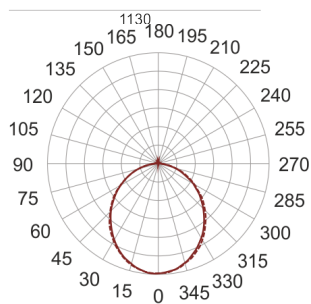

# FIGO N LED K 114/37/3.0K CZARNY

— C0-C180      - - - - C90-C270

- IP: 20
- Color temperature: 2700-3500
- Luminous flux: 4195,802884 lm

Name	Code	Colour	Voltage supply	Luminaire wattage	Light source type	Luminous flux	
<a href="#">FIGO N LED.K. 114/37/3.0K CZARNY</a>		black	230V	66,4	LED	4195,802884 lm	3000K