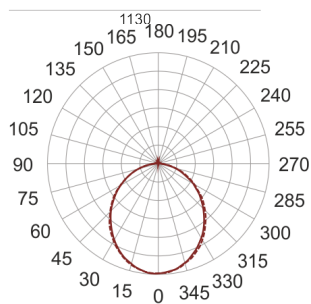

# FIGO N LED K 114/37/3.0K CZARNY

— C0-C180    - - - - C90-C270

- IP: 20
- Color temperature: 2700-3500
- Luminous flux: 4195,802884 lm

Name	Code	Colour	Voltage supply	Luminaire wattage	Light source type	Luminous flux	
<a href="#">FIGO N LED.K. 114/37/3.0K. CZARNY</a>		black	230V	66,4	LED	4195,802884 lm	3000K