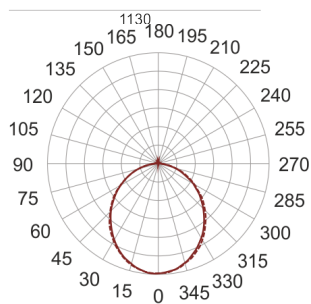

FIGO N LED K 114/37/3.0K SZARY

— C0-C180 - - - - C90-C270

- IP: 20
- Color temperature: 2700-3500
- Luminous flux: 4195,802884 lm

Name	Code	Colour	Voltage supply	Luminaire wattage	Light source type	Luminous flux	
FIGO N LED.K. 114/37/3.0K. SZARY		gray	230V	66,4	LED	4195,802884 lm	3000K