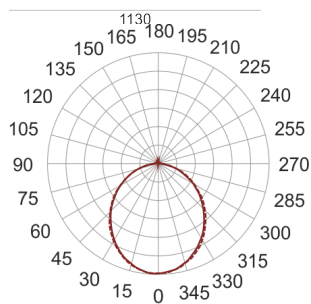

FIGO N LED K 114/46/3.0K BIAŁY

— C0-C180 - - - - C90-C270

- IP: 20
- Color temperature: 2700-3500
- Luminous flux: 4737,036629 lm

Name	Code	Colour	Voltage supply	Luminaire wattage	Light source type	Luminous flux	
FIGO N LED.K. 114/46/3.0K. BIAŁY		white	230V	66	LED	4737,036629 lm	3000K