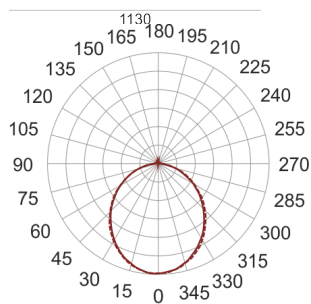

# FIGO N LED K 114/46/3.0K BIAŁY

— C0-C180    - - - C90-C270

- IP: 20
- Color temperature: 2700-3500
- Luminous flux: 4737,036629 lm

Name	Code	Colour	Voltage supply	Luminaire wattage	Light source type	Luminous flux	
<a href="#">FIGO N LED.K. 114/46/3.0K. BIAŁY</a>		white	230V	66	LED	4737,036629 lm	3000K