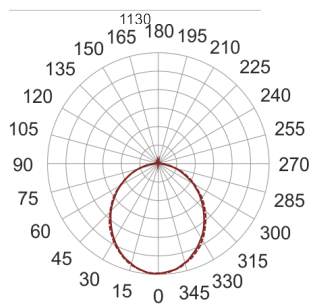

FIGO N LED K 114/46/3.0K BIAŁY

— C0-C180 - - - C90-C270

- IP: 20
- Color temperature: 2700-3500
- Luminous flux: 4737,036629 lm

Name	Code	Colour	Voltage supply	Luminaire wattage	Light source type	Luminous flux	
FIGO N LED.K. 114/46/3.0K. BIAŁY		white	230V	66	LED	4737,036629 lm	3000K