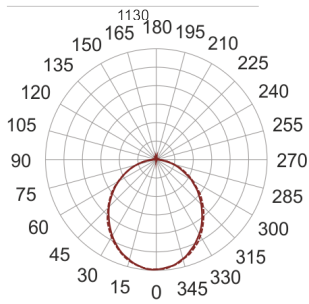

FIGO N LED K 114/46/3.0K CZARNY

— C0-C180 - - - - C90-C270

- IP: 20
- Color temperature: 2700-3500
- Luminous flux: 4737,036629 lm

Name	Code	Colour	Voltage supply	Luminaire wattage	Light source type	Luminous flux	
FIGO N LED.K. 114/46/3.0K. CZARNY		black	230V	66	LED	4737,036629 lm	3000K