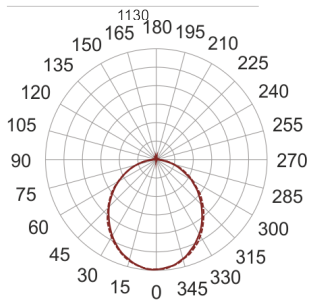

# FIGO N LED K 114/46/3.0K SZARY

— C0-C180    - - - - C90-C270

- IP: 20
- Color temperature: 2700-3500
- Luminous flux: 4737,036629 lm

Name	Code	Colour	Voltage supply	Luminaire wattage	Light source type	Luminous flux	
<a href="#">FIGO N LED.K. 114/46/3.0K. SZARY</a>		gray	230V	66	LED	4737,036629 lm	3000K