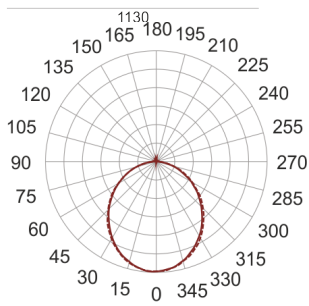

FIGO N LED K 114/46/3.0K SZARY

— C0-C180 - - - - C90-C270

- IP: 20
- Color temperature: 2700-3500
- Luminous flux: 4737,036629 lm

Name	Code	Colour	Voltage supply	Luminaire wattage	Light source type	Luminous flux	
FIGO N LED.K. 114/46/3.0K. SZARY		gray	230V	66	LED	4737,036629 lm	3000K