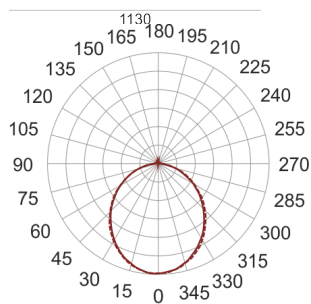

FIGO N LED K 114/46/3.0K SZARY

— C0-C180 - - - C90-C270

- IP: 20
- Color temperature: 2700-3500
- Luminous flux: 4737,036629 lm

Name	Code	Colour	Voltage supply	Luminaire wattage	Light source type	Luminous flux	
FIGO N LED.K. 114/46/3.0K. SZARY		gray	230V	66	LED	4737,036629 lm	3000K