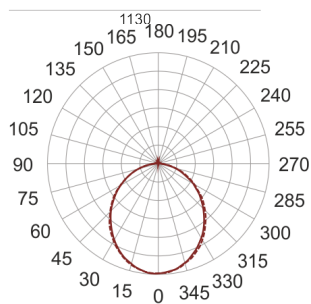

# FIGO N LED K 114/56/3.0K BIAŁY

— C0-C180    - - - - C90-C270

- IP: 20
- Color temperature: 2700-3500
- Luminous flux: 5846,814078 lm

Name	Code	Colour	Voltage supply	Luminaire wattage	Light source type	Luminous flux	
<a href="#">FIGO N LED.K. 114/56/3.0K. BIAŁY</a>		white	230V	85,2	LED	5846,814078 lm	3000K