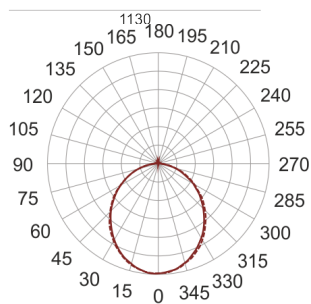

FIGO N LED K 114/56/3.0K BIAŁY

— C0-C180 - - - - C90-C270

- IP: 20
- Color temperature: 2700-3500
- Luminous flux: 5846,814078 lm

Name	Code	Colour	Voltage supply	Luminaire wattage	Light source type	Luminous flux	
FIGO N LED.K. 114/56/3.0K. BIAŁY		white	230V	85,2	LED	5846,814078 lm	3000K