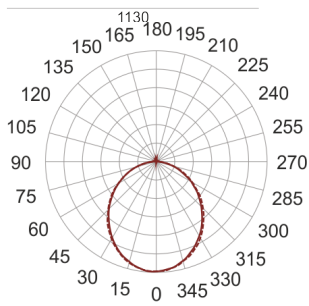

# FIGO N LED K 114/56/3.0K CZARNY

— C0-C180    - - - - C90-C270

- IP: 20
- Color temperature: 2700-3500
- Luminous flux: 5846,814078 lm

Name	Code	Colour	Voltage supply	Luminaire wattage	Light source type	Luminous flux	
<a href="#">FIGO N LED.K. 114/56/3.0K. CZARNY</a>		black	230V	85,2	LED	5846,814078 lm	3000K