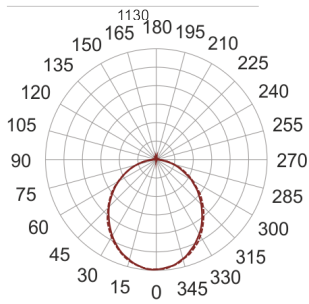

FIGO N LED K 114/56/3.0K CZARNY

— C0-C180 - - - - C90-C270

- IP: 20
- Color temperature: 2700-3500
- Luminous flux: 5846,814078 lm

Name	Code	Colour	Voltage supply	Luminaire wattage	Light source type	Luminous flux	
FIGO N LED.K. 114/56/3.0K. CZARNY		black	230V	85,2	LED	5846,814078 lm	3000K