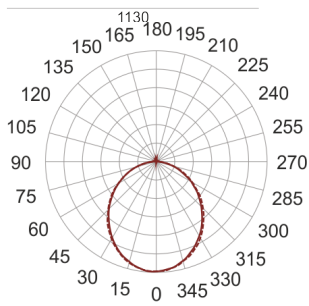

FIGO N LED K 114/56/3.0K CZARNY

— C0-C180 - - - - C90-C270

- IP: 20
- Color temperature: 2700-3500
- Luminous flux: 5846,814078 lm

Name	Code	Colour	Voltage supply	Luminaire wattage	Light source type	Luminous flux	
FIGO N LED.K. 114/56/3.0K. CZARNY		black	230V	85,2	LED	5846,814078 lm	3000K