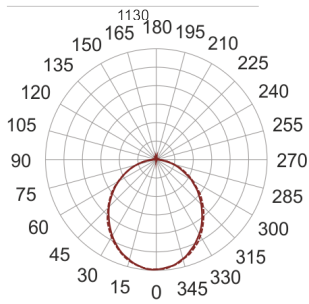

# FIGO N LED K 114/56/3.0K SZARY

— C0-C180    - - - - C90-C270

- IP: 20
- Color temperature: 2700-3500
- Luminous flux: 5846,814078 lm

Name	Code	Colour	Voltage supply	Luminaire wattage	Light source type	Luminous flux	
<a href="#">FIGO N LED.K. 114/56/3.0K. SZARY</a>		gray	230V	85,2	LED	5846,814078 lm	3000K