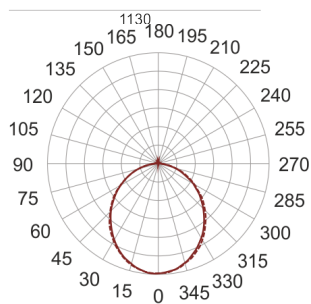

# FIGO N LED K 114/56/3.0K SZARY

— C0-C180    - - - - C90-C270

- IP: 20
- Color temperature: 2700-3500
- Luminous flux: 5846,814078 lm

Name	Code	Colour	Voltage supply	Luminaire wattage	Light source type	Luminous flux	
<a href="#">FIGO N LED.K. 114/56/3.0K. SZARY</a>		gray	230V	85,2	LED	5846,814078 lm	3000K