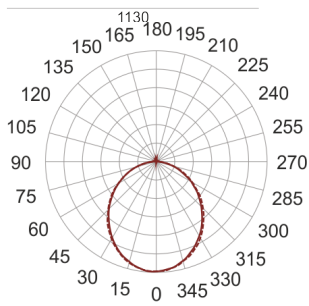

# FIGO N LED K 114/56/3.0K SZARY

— C0-C180    - - - - C90-C270

- IP: 20
- Color temperature: 2700-3500
- Luminous flux: 5846,814078 lm

Name	Code	Colour	Voltage supply	Luminaire wattage	Light source type	Luminous flux	
<a href="#">FIGO N LED.K. 114/56/3.0K. SZARY</a>		gray	230V	85,2	LED	5846,814078 lm	3000K