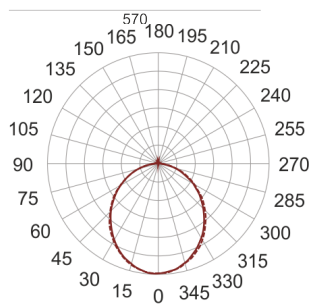

# FIGO N LED K 58/11/3.0K BIAŁY

— C0-C180    - - - - C90-C270

- IP: 20
- Color temperature: 2700-3500
- Luminous flux: 1490,875522 lm

Name	Code	Colour	Voltage supply	Luminaire wattage	Light source type	Luminous flux	
<a href="#">FIGO N LED.K. 58/11/3.0K. BIAŁY</a>		white	230V	21,78	LED	1490,875522 lm	3000K