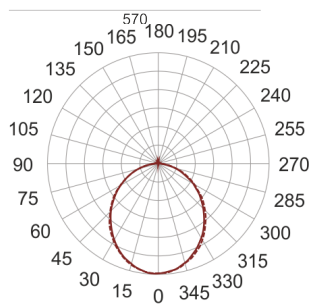

FIGO N LED K 58/11/3.0K BIAŁY

— C0-C180 - - - - C90-C270

- IP: 20
- Color temperature: 2700-3500
- Luminous flux: 1490,875522 lm

Name	Code	Colour	Voltage supply	Luminaire wattage	Light source type	Luminous flux	
FIGO N LED.K. 58/11/3.0K. BIAŁY		white	230V	21,78	LED	1490,875522 lm	3000K