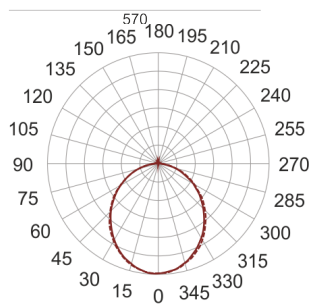

FIGO N LED K 58/11/3.0K CZARNY

— C0-C180 - - - - C90-C270

- IP: 20
- Color temperature: 2700-3500
- Luminous flux: 1490,875522 lm

Name	Code	Colour	Voltage supply	Luminaire wattage	Light source type	Luminous flux	
FIGO N LED.K. 58/11/3.0K CZARNY		black	230V	21,78	LED	1490,875522 lm	3000K