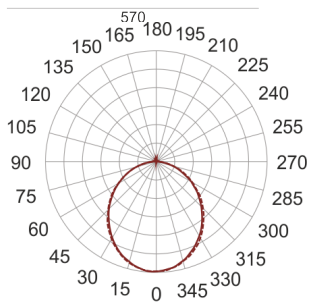

FIGO N LED K 58/11/3.0K SZARY

— C0-C180 - - - - C90-C270

- IP: 20
- Color temperature: 2700-3500
- Luminous flux: 1490,875522 lm

Name	Code	Colour	Voltage supply	Luminaire wattage	Light source type	Luminous flux	
FIGO N LED.K. 58/11/3.0K SZARY		gray	230V	21,78	LED	1490,875522 lm	3000K