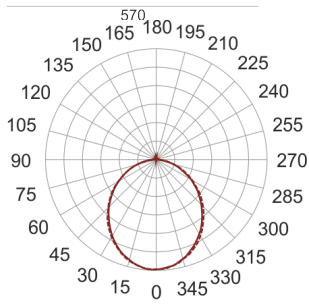

FIGO N LED K 58/11/3.0K SZARY

— C0-C180 - - - - C90-C270

- IP: 20
- Color temperature: 2700-3500
- Luminous flux: 1490,875522 lm

Name	Code	Colour	Voltage supply	Luminaire wattage	Light source type	Luminous flux	
FIGO N LED.K. 58/11/3.0K SZARY		gray	230V	21,78	LED	1490,875522 lm	3000K