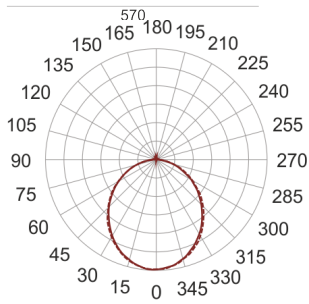

FIGO N LED K 58/11/3.0K SZARY

— C0-C180 - - - C90-C270

- IP: 20
- Color temperature: 2700-3500
- Luminous flux: 1490,875522 lm

Name	Code	Colour	Voltage supply	Luminaire wattage	Light source type	Luminous flux	
FIGO N LED.K. 58/11/3.0K SZARY		gray	230V	21,78	LED	1490,875522 lm	3000K