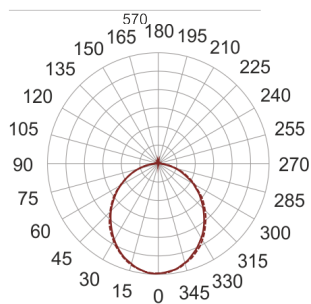

# FIGO N LED K 58/11/3.0K SZARY

— C0-C180    - - - - C90-C270

- IP: 20
- Color temperature: 2700-3500
- Luminous flux: 1490,875522 lm

Name	Code	Colour	Voltage supply	Luminaire wattage	Light source type	Luminous flux	
<a href="#">FIGO N LED.K. 58/11/3.0K SZARY</a>		gray	230V	21,78	LED	1490,875522 lm	3000K