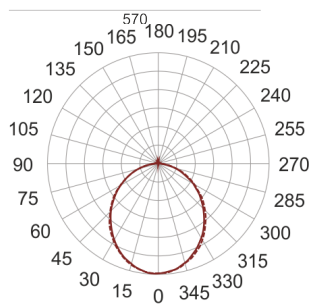

# FIGO N LED K 58/15/3.0K BIAŁY

— C0-C180    - - - - C90-C270

- IP: 20
- Color temperature: 2700-3500
- Luminous flux: 1595,770594 lm

Name	Code	Colour	Voltage supply	Luminaire wattage	Light source type	Luminous flux	
<a href="#">FIGO N LED.K. 58/15/3.0K. BIAŁY</a>		white	230V	24	LED	1595,770594 lm	3000K