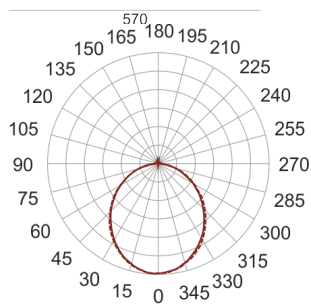

FIGO N LED K 58/15/3.0K BIAŁY

— C0-C180 - - - C90-C270

- IP: 20
- Color temperature: 2700-3500
- Luminous flux: 1595,770594 lm

Name	Code	Colour	Voltage supply	Luminaire wattage	Light source type	Luminous flux	
FIGO N LED.K. 58/15/3.0K. BIAŁY		white	230V	24	LED	1595,770594 lm	3000K