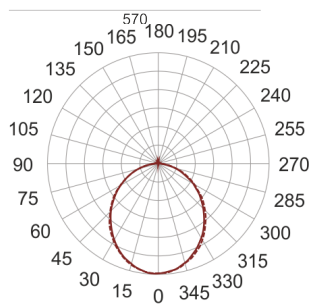

FIGO N LED K 58/15/3.0K BIAŁY

— C0-C180 - - - - C90-C270

- IP: 20
- Color temperature: 2700-3500
- Luminous flux: 1595,770594 lm

Name	Code	Colour	Voltage supply	Luminaire wattage	Light source type	Luminous flux	
FIGO N LED.K. 58/15/3.0K. BIAŁY		white	230V	24	LED	1595,770594 lm	3000K