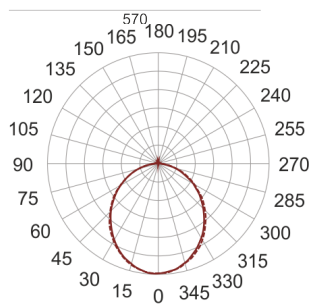

FIGO N LED K 58/15/3.0K CZARNY

— C0-C180 - - - - C90-C270

- IP: 20
- Color temperature: 2700-3500
- Luminous flux: 1595,770594 lm

Name	Code	Colour	Voltage supply	Luminaire wattage	Light source type	Luminous flux	
FIGO N LED.K. 58/15/3.0K CZARNY		black	230V	24	LED	1595,770594 lm	3000K