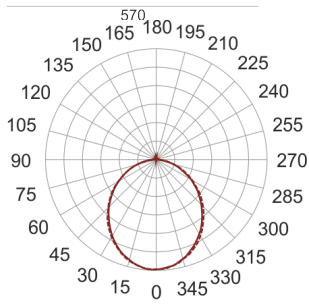

FIGO N LED K 58/15/3.0K CZARNY

— C0-C180 - - - - C90-C270

- IP: 20
- Color temperature: 2700-3500
- Luminous flux: 1595,770594 lm

Name	Code	Colour	Voltage supply	Luminaire wattage	Light source type	Luminous flux	
FIGO N LED.K. 58/15/3.0K CZARNY		black	230V	24	LED	1595,770594 lm	3000K