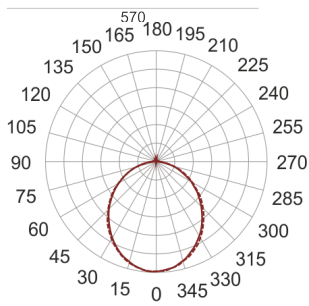

FIGO N LED K 58/15/3.0K SZARY

— C0-C180 - - - - C90-C270

- IP: 20
- Color temperature: 2700-3500
- Luminous flux: 1595,770594 lm

Name	Code	Colour	Voltage supply	Luminaire wattage	Light source type	Luminous flux	
FIGO N LED.K. 58/15/3.0K SZARY		gray	230V	24	LED	1595,770594 lm	3000K