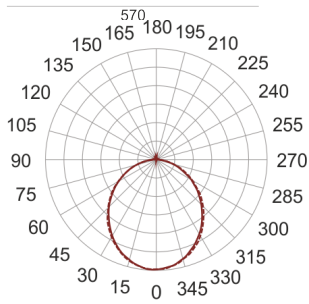

FIGO N LED K 58/15/3.0K SZARY

— C0-C180 - - - C90-C270

- IP: 20
- Color temperature: 2700-3500
- Luminous flux: 1595,770594 lm

Name	Code	Colour	Voltage supply	Luminaire wattage	Light source type	Luminous flux	
FIGO N LED.K. 58/15/3.0K SZARY		gray	230V	24	LED	1595,770594 lm	3000K