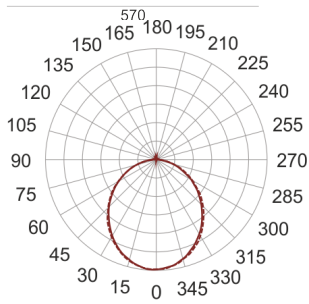

FIGO N LED K 58/15/3.0K SZARY

— C0-C180 - - - - C90-C270

- IP: 20
- Color temperature: 2700-3500
- Luminous flux: 1595,770594 lm

Name	Code	Colour	Voltage supply	Luminaire wattage	Light source type	Luminous flux	
FIGO N LED.K. 58/15/3.0K SZARY		gray	230V	24	LED	1595,770594 lm	3000K