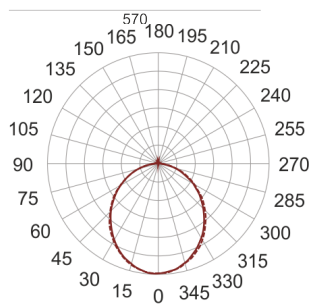

FIGO N LED K 58/20/3.0K BIAŁY

— C0-C180 - - - C90-C270

- IP: 20
- Color temperature: 2700-3500
- Luminous flux: 2097,901442 lm

Name	Code	Colour	Voltage supply	Luminaire wattage	Light source type	Luminous flux	
FIGO N LED.K. 58/20/3.0K. BIAŁY		white	230V	32,2	LED	2097,901442 lm	3000K