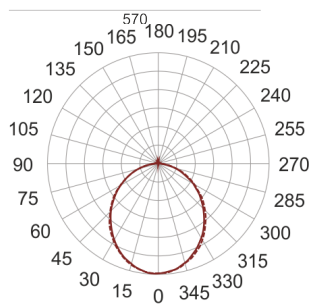

FIGO N LED K 58/20/3.0K CZARNY

— C0-C180 - - - - C90-C270

- IP: 20
- Color temperature: 2700-3500
- Luminous flux: 2097,901442 lm

Name	Code	Colour	Voltage supply	Luminaire wattage	Light source type	Luminous flux	
FIGO N LED.K. 58/20/3.0K CZARNY		black	230V	32,2	LED	2097,901442 lm	3000K