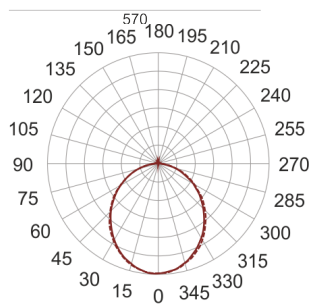

FIGO N LED K 58/20/3.0K CZARNY

— C0-C180 - - - - C90-C270

- IP: 20
- Color temperature: 2700-3500
- Luminous flux: 2097,901442 lm

| Name | Code | Colour | Voltage supply | Luminaire wattage | Light source type | Luminous flux | |
|---|------|--------|----------------|-------------------|-------------------|----------------|-------|
| FIGO N LED.K. 58/20/3.0K CZARNY | | black | 230V | 32,2 | LED | 2097,901442 lm | 3000K |