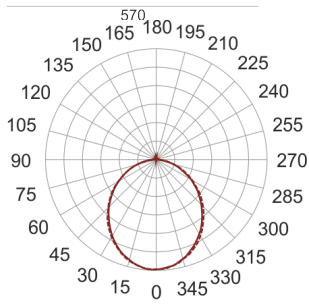

FIGO N LED K 58/20/3.0K SZARY

— C0-C180 - - - - C90-C270

- IP: 20
- Color temperature: 2700-3500
- Luminous flux: 2097,901442 lm

Name	Code	Colour	Voltage supply	Luminaire wattage	Light source type	Luminous flux	
FIGO N LED.K. 58/20/3.0K SZARY		gray	230V	32,2	LED	2097,901442 lm	3000K