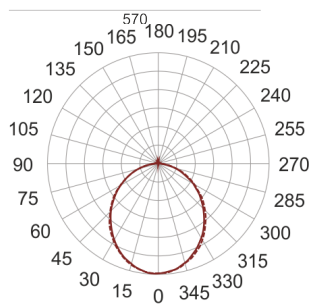

FIGO N LED K 58/28/3.0K BIAŁY

— C0-C180 - - - C90-C270

- IP: 20
- Color temperature: 2700-3500
- Luminous flux: 2923,407039 lm

Name	Code	Colour	Voltage supply	Luminaire wattage	Light source type	Luminous flux	
FIGO N LED.K. 58/28/3.0K. BIAŁY		white	230V	42,6	LED	2923,407039 lm	3000K