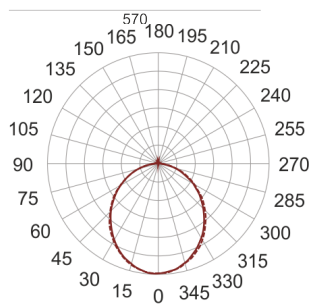

FIGO N LED K 58/28/3.0K BIAŁY

— C0-C180 - - - - C90-C270

- IP: 20
- Color temperature: 2700-3500
- Luminous flux: 2923,407039 lm

Name	Code	Colour	Voltage supply	Luminaire wattage	Light source type	Luminous flux	
FIGO N LED.K. 58/28/3.0K. BIAŁY		white	230V	42,6	LED	2923,407039 lm	3000K