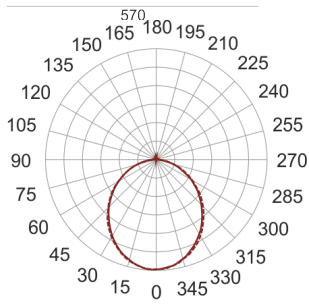

FIGO N LED K 58/28/3.0K CZARNY

— C0-C180 - - - - C90-C270

- IP: 20
- Color temperature: 2700-3500
- Luminous flux: 2923,407039 lm

Name	Code	Colour	Voltage supply	Luminaire wattage	Light source type	Luminous flux	
FIGO N LED.K. 58/28/3.0K CZARNY		black	230V	42,6	LED	2923,407039 lm	3000K