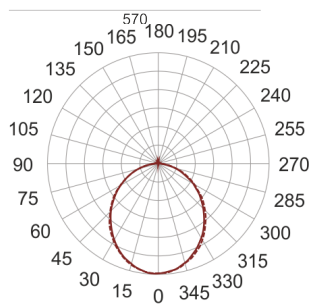

FIGO N LED K 58/28/3.0K CZARNY

— C0-C180 - - - C90-C270

- IP: 20
- Color temperature: 2700-3500
- Luminous flux: 2923,407039 lm

Name	Code	Colour	Voltage supply	Luminaire wattage	Light source type	Luminous flux	
FIGO N LED.K. 58/28/3.0K CZARNY		black	230V	42,6	LED	2923,407039 lm	3000K