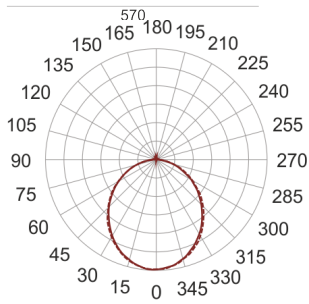

# FIGO N LED K 58/28/3.0K SZARY

— C0-C180    - - - - C90-C270

- IP: 20
- Color temperature: 2700-3500
- Luminous flux: 2923,407039 lm

Name	Code	Colour	Voltage supply	Luminaire wattage	Light source type	Luminous flux	
<a href="#">FIGO N LED.K. 58/28/3.0K SZARY</a>		gray	230V	42,6	LED	2923,407039 lm	3000K