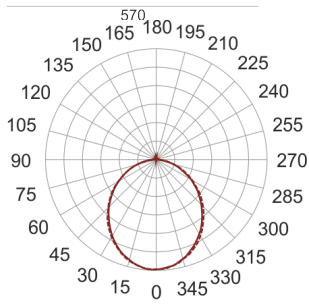

FIGO N LED K 58/28/3.0K SZARY

— C0-C180 - - - - C90-C270

- IP: 20
- Color temperature: 2700-3500
- Luminous flux: 2923,407039 lm

Name	Code	Colour	Voltage supply	Luminaire wattage	Light source type	Luminous flux	
FIGO N LED.K. 58/28/3.0K SZARY		gray	230V	42,6	LED	2923,407039 lm	3000K