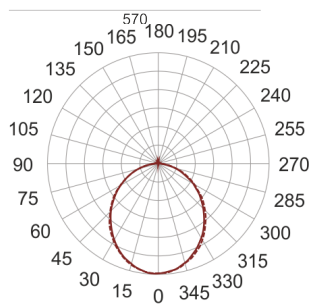

# FIGO N LED K 58/33/3.0K BIAŁY

— C0-C180    - - - - C90-C270

- IP: 20
- Color temperature: 2700-3500
- Luminous flux: 3191,541188 lm

| Name  | Code | Colour | Voltage supply | Luminaire wattage | Light source type | Luminous flux  |       |
|---|------|--------|----------------|-------------------|-------------------|----------------|-------|
| <a href="#">FIGO N LED K 58/33/3.0K BIAŁY</a> |      | white  | 230V           | 49,5              | LED               | 3191,541188 lm | 3000K |