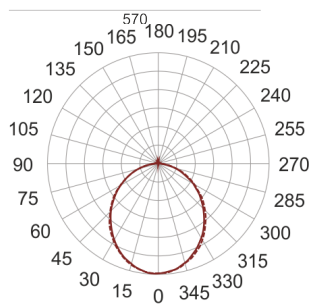

# FIGO N LED K 58/33/3.0K BIAŁY

— C0-C180    - - - - C90-C270

- IP: 20
- Color temperature: 2700-3500
- Luminous flux: 3191,541188 lm

Name	Code	Colour	Voltage supply	Luminaire wattage	Light source type	Luminous flux	
<a href="#">FIGO N LED K 58/33/3.0K BIAŁY</a>		white	230V	49,5	LED	3191,541188 lm	3000K