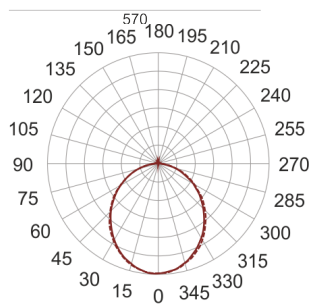

FIGO N LED K 58/33/3.0K CZARNY

— C0-C180 - - - - C90-C270

- IP: 20
- Color temperature: 2700-3500
- Luminous flux: 3191,541188 lm

Name	Code	Colour	Voltage supply	Luminaire wattage	Light source type	Luminous flux	
FIGO N LED.K. 58/33/3.0K CZARNY		black	230V	49,5	LED	3191,541188 lm	3000K