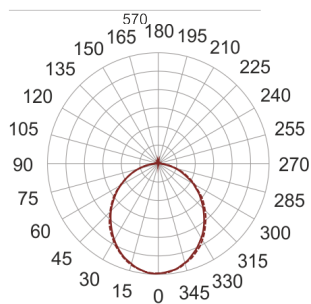

# FIGO N LED K 58/33/3.0K CZARNY

— C0-C180    - - - - C90-C270

- IP: 20
- Color temperature: 2700-3500
- Luminous flux: 3191,541188 lm

Name	Code	Colour	Voltage supply	Luminaire wattage	Light source type	Luminous flux	
<a href="#">FIGO N LED.K. 58/33/3.0K CZARNY</a>		black	230V	49,5	LED	3191,541188 lm	3000K