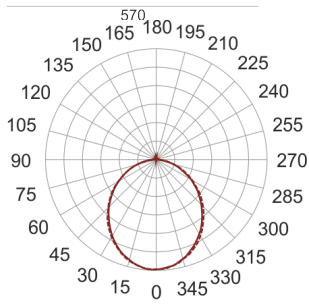

# FIGO N LED K 58/33/3.0K SZARY

— C0-C180    - - - - C90-C270

- IP: 20
- Color temperature: 2700-3500
- Luminous flux: 3191,541188 lm

Name	Code	Colour	Voltage supply	Luminaire wattage	Light source type	Luminous flux	
<a href="#">FIGO N LED.K. 58/33/3.0K SZARY</a>		gray	230V	49,5	LED	3191,541188 lm	3000K