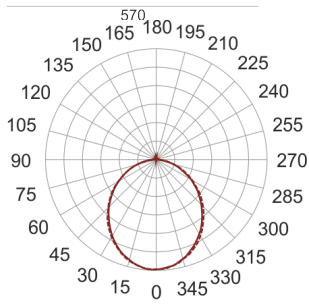

FIGO N LED K 58/33/3.0K SZARY

— C0-C180 - - - - C90-C270

- IP: 20
- Color temperature: 2700-3500
- Luminous flux: 3191,541188 lm

| Name | Code | Colour | Voltage supply | Luminaire wattage | Light source type | Luminous flux | |
|--|------|--------|----------------|-------------------|-------------------|----------------|-------|
| FIGO N LED.K. 58/33/3.0K SZARY | | gray | 230V | 49,5 | LED | 3191,541188 lm | 3000K |