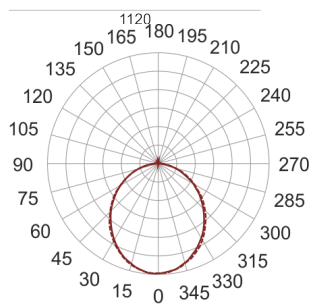

FIGO N LED S 114/21/3.0K BIAŁY

— C0-C180 C90-C270

- IP: 20
- Color temperature: 2700-3500
- Luminous flux: 1925,352152 lm

Name	Code	Colour	Voltage supply	Luminaire wattage	Light source type	Luminous flux	
FIGO N LED S 114/21/3.0K BIAŁY		white	230V	24,1	LED	1925,352152 lm	3000K