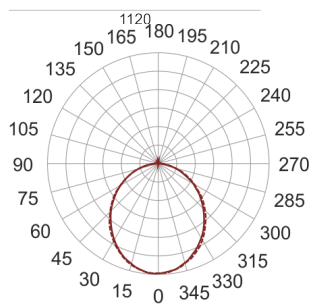

FIGO N LED S 114/21/3.0K BIAŁY

— C0-C180 - - - - C90-C270

- IP: 20
- Color temperature: 2700-3500
- Luminous flux: 1925,352152 lm

Name	Code	Colour	Voltage supply	Luminaire wattage	Light source type	Luminous flux	
FIGO N LED S 114/21/3.0K BIAŁY		white	230V	24,1	LED	1925,352152 lm	3000K