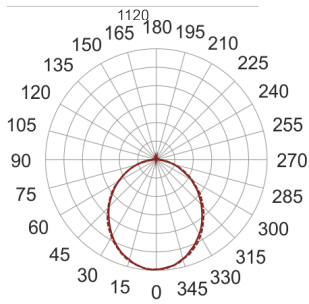

FIGO N LED S 114/21/3.0K CZARNY

— C0-C180 - - - - C90-C270

- IP: 20
- Color temperature: 2700-3500
- Luminous flux: 1925,352152 lm

Name	Code	Colour	Voltage supply	Luminaire wattage	Light source type	Luminous flux	
FIGO N LED S 114/21/3.0K CZARNY		black	230V	24,1	LED	1925,352152 lm	3000K