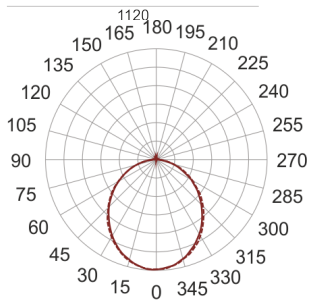

FIGO N LED S 114/21/3.0K SZARY

— C0-C180 - - - - C90-C270

- IP: 20
- Color temperature: 2700-3500
- Luminous flux: 1925,352152 lm

Name	Code	Colour	Voltage supply	Luminaire wattage	Light source type	Luminous flux	
FIGO N LED S 114/21/3.0K SZARY		gray	230V	24,1	LED	1925,352152 lm	3000K