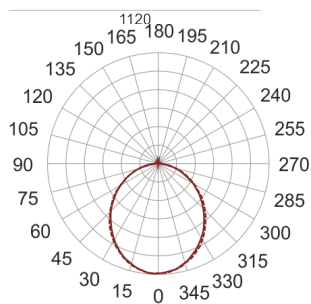

FIGO N LED S 114/30/3.0K BIAŁY

— C0-C180 - - - - C90-C270

- IP: 20
- Color temperature: 2700-3500
- Luminous flux: 2923,407039 lm

Name	Code	Colour	Voltage supply	Luminaire wattage	Light source type	Luminous flux	
FIGO N LED S 114/30/3.0K BIAŁY		white	230V	42,6	LED	2923,407039 lm	3000K