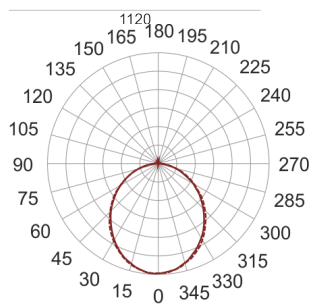

# FIGO N LED S 114/30/3.0K BIAŁY

— C0-C180    - - - - C90-C270

- IP: 20
- Color temperature: 2700-3500
- Luminous flux: 2923,407039 lm

| Name   | Code | Colour | Voltage supply | Luminaire wattage | Light source type | Luminous flux  |       |
|--|------|--------|----------------|-------------------|-------------------|----------------|-------|
| <a href="#">FIGO N LED S 114/30/3.0K BIAŁY</a> |      | white  | 230V           | 42,6              | LED               | 2923,407039 lm | 3000K |