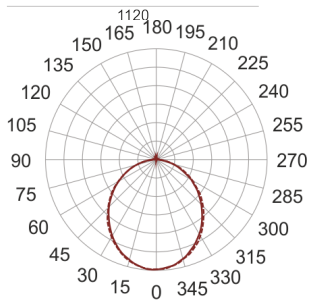

FIGO N LED S 114/30/3.0K CZARNY

— C0-C180 - - - - C90-C270

- IP: 20
- Color temperature: 2700-3500
- Luminous flux: 2923,407039 lm

Name	Code	Colour	Voltage supply	Luminaire wattage	Light source type	Luminous flux	
FIGO N LED S 114/30/3.0K CZARNY		black	230V	42,6	LED	2923,407039 lm	3000K