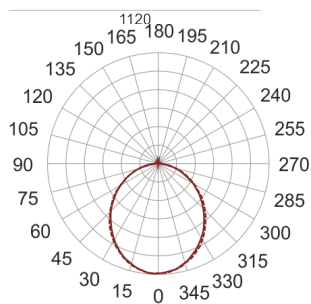

FIGO N LED S 114/30/3.0K SZARY

— C0-C180 - - - - C90-C270

- IP: 20
- Color temperature: 2700-3500
- Luminous flux: 2923,407039 lm

Name	Code	Colour	Voltage supply	Luminaire wattage	Light source type	Luminous flux	
FIGO N LED S 114/30/3.0K SZARY		gray	230V	42,6	LED	2923,407039 lm	3000K