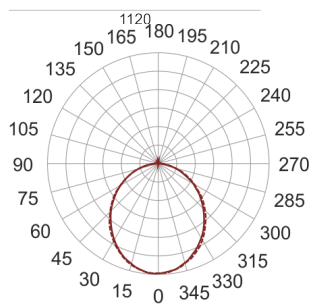

FIGO N LED S 114/37/3.0K BIAŁY

— C0-C180 - - - - C90-C270

- IP: 20
- Color temperature: 2700-3500
- Luminous flux: 4195,802884 lm

Name	Code	Colour	Voltage supply	Luminaire wattage	Light source type	Luminous flux	
FIGO N LED S 114/37/3.0K BIAŁY		white	230V	66,4	LED	4195,802884 lm	3000K