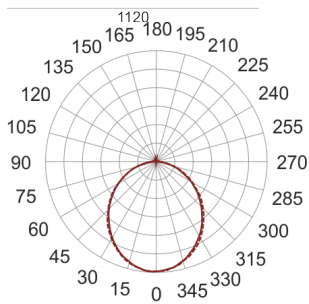

FIGO N LED S 114/37/3.0K CZARNY

— C0-C180 - - - - C90-C270

- IP: 20
- Color temperature: 2700-3500
- Luminous flux: 4195,802884 lm

Name	Code	Colour	Voltage supply	Luminaire wattage	Light source type	Luminous flux	
FIGO N LED S 114/37/3.0K CZARNY		black	230V	66,4	LED	4195,802884 lm	3000K