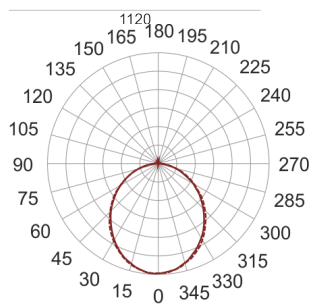

# FIGO N LED S 114/37/3.0K SZARY

— C0-C180    - - - - C90-C270

- IP: 20
- Color temperature: 2700-3500
- Luminous flux: 4195,802884 lm

Name	Code	Colour	Voltage supply	Luminaire wattage	Light source type	Luminous flux	
<a href="#">FIGO N LED S 114/37/3.0K SZARY</a>		gray	230V	66,4	LED	4195,802884 lm	3000K