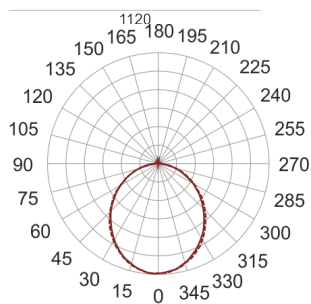

FIGO N LED S 114/37/3.0K SZARY

— C0-C180 - - - - C90-C270

- IP: 20
- Color temperature: 2700-3500
- Luminous flux: 4195,802884 lm

Name	Code	Colour	Voltage supply	Luminaire wattage	Light source type	Luminous flux	
FIGO N LED S 114/37/3.0K SZARY		gray	230V	66,4	LED	4195,802884 lm	3000K