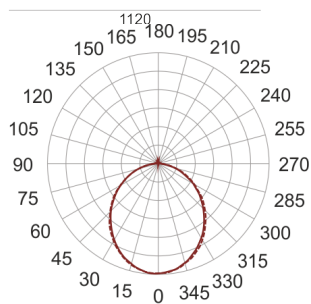

FIGO N LED S 114/46/3.0K BIAŁY

— C0-C180 - - - - C90-C270

- IP: 20
- Color temperature: 2700-3500
- Luminous flux: 4737,036629 lm

Name	Code	Colour	Voltage supply	Luminaire wattage	Light source type	Luminous flux	
FIGO N LED S 114/46/3.0K BIAŁY		white	230V	66	LED	4737,036629 lm	3000K