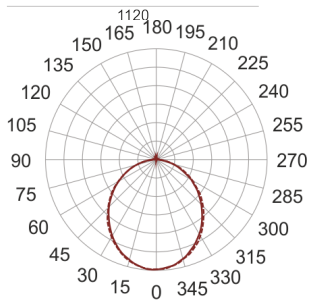

# FIGO N LED S 114/46/3.0K CZARNY

— C0-C180    - - - - C90-C270

- IP: 20
- Color temperature: 2700-3500
- Luminous flux: 4737,036629 lm

| Name  | Code | Colour | Voltage supply | Luminaire wattage | Light source type | Luminous flux  |       |
|---|------|--------|----------------|-------------------|-------------------|----------------|-------|
| <a href="#">FIGO N LED S 114/46/3.0K CZARNY</a> |      | black  | 230V           | 66                | LED               | 4737,036629 lm | 3000K |