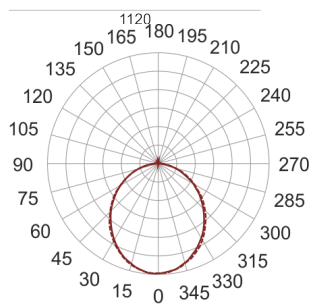

FIGO N LED S 114/46/3.0K CZARNY

— C0-C180 - - - - C90-C270

- IP: 20
- Color temperature: 2700-3500
- Luminous flux: 4737,036629 lm

Name	Code	Colour	Voltage supply	Luminaire wattage	Light source type	Luminous flux	
FIGO N LED S 114/46/3.0K CZARNY		black	230V	66	LED	4737,036629 lm	3000K