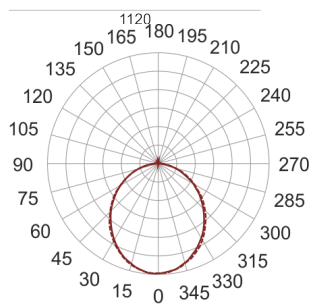

FIGO N LED S 114/46/3.0K SZARY

— C0-C180 - - - - C90-C270

- IP: 20
- Color temperature: 2700-3500
- Luminous flux: 4737,036629 lm

Name	Code	Colour	Voltage supply	Luminaire wattage	Light source type	Luminous flux	
FIGO N LED S 114/46/3.0K SZARY		gray	230V	66	LED	4737,036629 lm	3000K