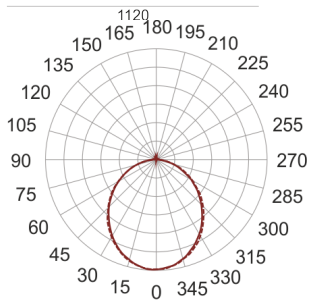

FIGO N LED S 114/46/3.0K SZARY

— C0-C180 - - - - C90-C270

- IP: 20
- Color temperature: 2700-3500
- Luminous flux: 4737,036629 lm

Name	Code	Colour	Voltage supply	Luminaire wattage	Light source type	Luminous flux	
FIGO N LED S 114/46/3.0K SZARY		gray	230V	66	LED	4737,036629 lm	3000K