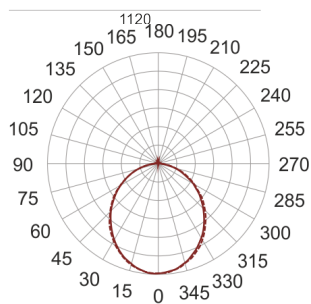

FIGO N LED S 114/56/3.0K BIAŁY

— C0-C180 ····· C90-C270

- IP: 20
- Color temperature: 2700-3500
- Luminous flux: 5846,814078 lm

Name	Code	Colour	Voltage supply	Luminaire wattage	Light source type	Luminous flux	
FIGO N LED S 114/56/3.0K BIAŁY		white	230V	85,2	LED	5846,814078 lm	3000K