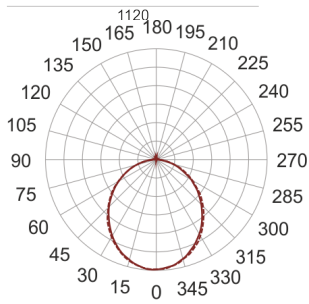

# FIGO N LED S 114/56/3.0K CZARNY

— C0-C180    ····· C90-C270

- IP: 20
- Color temperature: 2700-3500
- Luminous flux: 5846,814078 lm

Name	Code	Colour	Voltage supply	Luminaire wattage	Light source type	Luminous flux	
<a href="#">FIGO N LED S 114/56/3.0K CZARNY</a>		black	230V	85,2	LED	5846,814078 lm	3000K