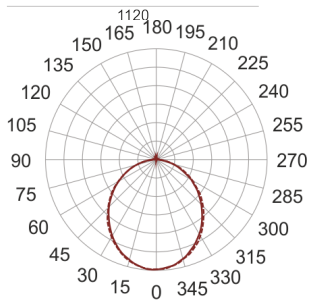

# FIGO N LED S 114/56/3.0K CZARNY

— C0-C180    - - - - C90-C270

- IP: 20
- Color temperature: 2700-3500
- Luminous flux: 5846,814078 lm

Name	Code	Colour	Voltage supply	Luminaire wattage	Light source type	Luminous flux	
<a href="#">FIGO N LED S 114/56/3.0K CZARNY</a>		black	230V	85,2	LED	5846,814078 lm	3000K