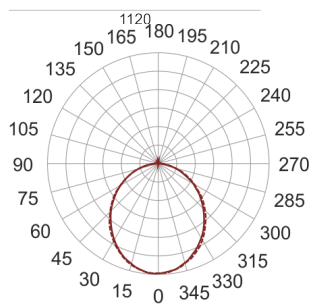

# FIGO N LED S 114/56/3.0K SZARY

— C0-C180    - - - - C90-C270

- IP: 20
- Color temperature: 2700-3500
- Luminous flux: 5846,814078 lm

| Name   | Code | Colour | Voltage supply | Luminaire wattage | Light source type | Luminous flux  |       |
|--|------|--------|----------------|-------------------|-------------------|----------------|-------|
| <a href="#">FIGO N LED S 114/56/3.0K SZARY</a> |      | gray   | 230V           | 85,2              | LED               | 5846,814078 lm | 3000K |