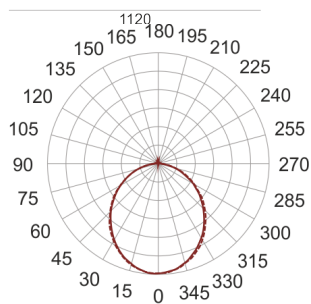

FIGO N LED S 114/56/3.0K SZARY

— C0-C180 - - - - C90-C270

- IP: 20
- Color temperature: 2700-3500
- Luminous flux: 5846,814078 lm

Name	Code	Colour	Voltage supply	Luminaire wattage	Light source type	Luminous flux	
FIGO N LED S 114/56/3.0K SZARY		gray	230V	85,2	LED	5846,814078 lm	3000K