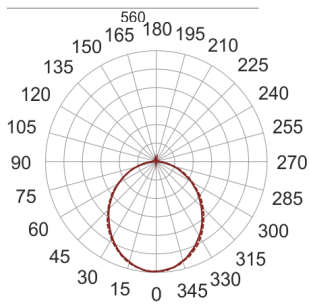

FIGO N LED S 58/11/3.0K SZARY

— C0-C180 - - - - C90-C270

- IP: 20
- Color temperature: 2700-3500
- Luminous flux: 1490,875522 lm

Name	Code	Colour	Voltage supply	Luminaire wattage	Light source type	Luminous flux	
FIGO N LED S 58/11/3.0K SZARY		gray	230V	21,78	LED	1490,875522 lm	3000K