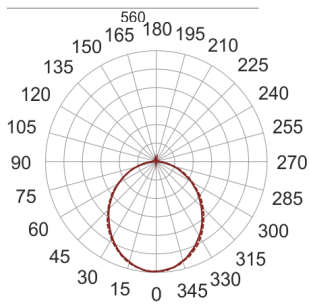

# FIGO N LED S 58/11/3.0K SZARY

— C0-C180    - - - - C90-C270

- IP: 20
- Color temperature: 2700-3500
- Luminous flux: 1490,875522 lm

Name	Code	Colour	Voltage supply	Luminaire wattage	Light source type	Luminous flux	
<a href="#">FIGO N LED S 58/11/3.0K SZARY</a>		gray	230V	21,78	LED	1490,875522 lm	3000K