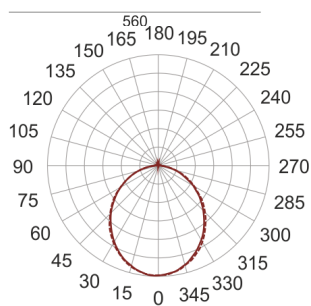

FIGO N LED S 58/15/3.0K BIAŁY

— C0-C180 - - - - C90-C270

- IP: 20
- Color temperature: 2700-3500
- Luminous flux: 1595,770594 lm

Name	Code	Colour	Voltage supply	Luminaire wattage	Light source type	Luminous flux	
FIGO N LED S 58/15/3.0K BIAŁY		white	230V	24	LED	1595,770594 lm	3000K