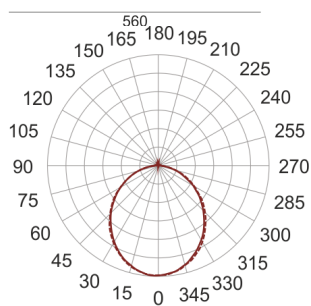

# FIGO N LED S 58/15/3.0K BIAŁY

— C0-C180    - - - - C90-C270

- IP: 20
- Color temperature: 2700-3500
- Luminous flux: 1595,770594 lm

Name	Code	Colour	Voltage supply	Luminaire wattage	Light source type	Luminous flux	
<a href="#">FIGO N LED S 58/15/3.0K BIAŁY</a>		white	230V	24	LED	1595,770594 lm	3000K