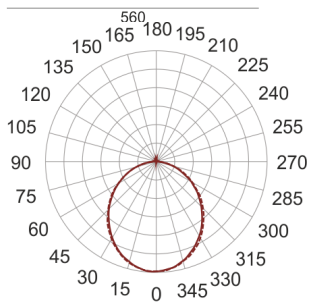

FIGO N LED S 58/15/3.0K CZARNY

— C0-C180 - - - - C90-C270

- IP: 20
- Color temperature: 2700-3500
- Luminous flux: 1595,770594 lm

Name	Code	Colour	Voltage supply	Luminaire wattage	Light source type	Luminous flux	
FIGO N LED S 58/15/3.0K CZARNY		black	230V	24	LED	1595,770594 lm	3000K