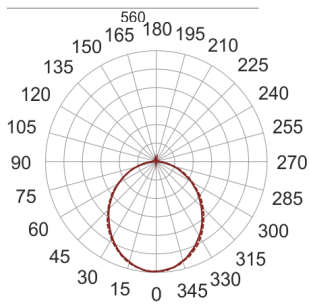

# FIGO N LED S 58/15/3.0K CZARNY

— C0-C180    - - - - C90-C270

- IP: 20
- Color temperature: 2700-3500
- Luminous flux: 1595,770594 lm

Name	Code	Colour	Voltage supply	Luminaire wattage	Light source type	Luminous flux	
<a href="#">FIGO N LED S 58/15/3.0K CZARNY</a>		black	230V	24	LED	1595,770594 lm	3000K