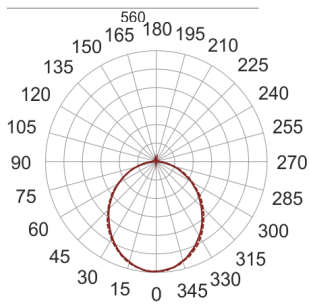

FIGO N LED S 58/15/3.0K SZARY

— C0-C180 - - - - C90-C270

- IP: 20
- Color temperature: 2700-3500
- Luminous flux: 1595,770594 lm

Name	Code	Colour	Voltage supply	Luminaire wattage	Light source type	Luminous flux	
FIGO N LED S 58/15/3.0K SZARY		gray	230V	24	LED	1595,770594 lm	3000K