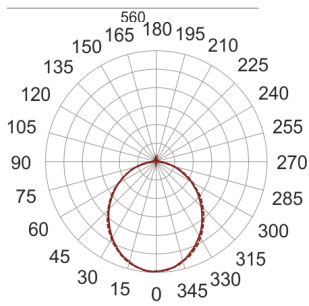

FIGO N LED S 58/20/3.0K BIAŁY

— C0-C180 - - - - C90-C270

- IP: 20
- Color temperature: 2700-3500
- Luminous flux: 2097,901442 lm

Name	Code	Colour	Voltage supply	Luminaire wattage	Light source type	Luminous flux	
FIGO N LED S 58/20/3.0K BIAŁY		white	230V	32,2	LED	2097,901442 lm	3000K