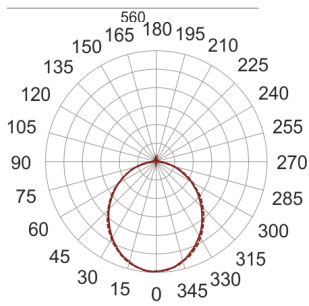

# FIGO N LED S 58/20/3.0K BIAŁY

— C0-C180    - - - - C90-C270

- IP: 20
- Color temperature: 2700-3500
- Luminous flux: 2097,901442 lm

Name	Code	Colour	Voltage supply	Luminaire wattage	Light source type	Luminous flux	
<a href="#">FIGO N LED S 58/20/3.0K BIAŁY</a>		white	230V	32,2	LED	2097,901442 lm	3000K