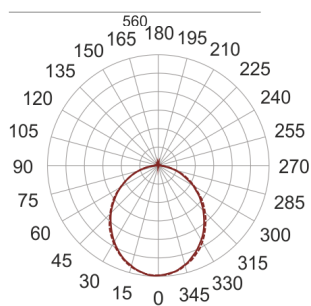

# FIGO N LED S 58/20/3.0K CZARNY

— C0-C180    - - - - C90-C270

- IP: 20
- Color temperature: 2700-3500
- Luminous flux: 2097,901442 lm

Name	Code	Colour	Voltage supply	Luminaire wattage	Light source type	Luminous flux	
<a href="#">FIGO N LED S 58/20/3.0K CZARNY</a>		black	230V	32,2	LED	2097,901442 lm	3000K