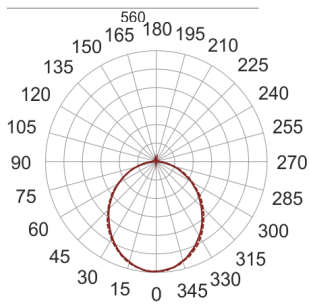

# FIGO N LED S 58/20/3.0K SZARY

— C0-C180      - - - - C90-C270

- IP: 20
- Color temperature: 2700-3500
- Luminous flux: 2097,901442 lm

Name	Code	Colour	Voltage supply	Luminaire wattage	Light source type	Luminous flux	
<a href="#">FIGO N LED S 58/20/3.0K SZARY</a>		gray	230V	32,2	LED	2097,901442 lm	3000K