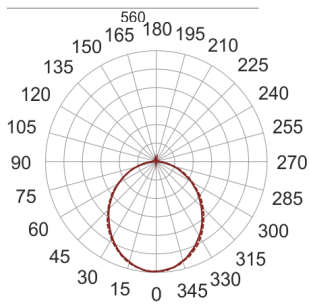

# FIGO N LED S 58/20/3.0K SZARY

— C0-C180    - - - C90-C270

- IP: 20
- Color temperature: 2700-3500
- Luminous flux: 2097,901442 lm

Name	Code	Colour	Voltage supply	Luminaire wattage	Light source type	Luminous flux	
<a href="#">FIGO N LED S 58/20/3.0K SZARY</a>		gray	230V	32,2	LED	2097,901442 lm	3000K