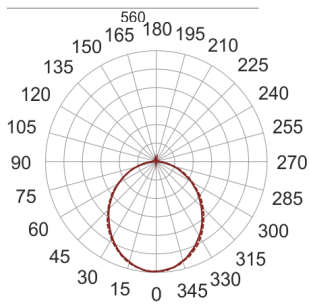

# FIGO N LED S 58/28/3.0K BIAŁY

— C0-C180    - - - - C90-C270

- IP: 20
- Color temperature: 2700-3500
- Luminous flux: 2923,407039 lm

Name	Code	Colour	Voltage supply	Luminaire wattage	Light source type	Luminous flux	
<a href="#">FIGO N LED S 58/28/3.0K BIAŁY</a>		white	230V	42,6	LED	2923,407039 lm	3000K