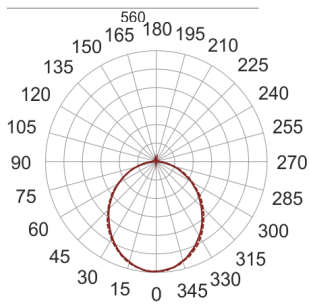

FIGO N LED S 58/28/3.0K BIAŁY

— C0-C180 - - - - C90-C270

- IP: 20
- Color temperature: 2700-3500
- Luminous flux: 2923,407039 lm

Name	Code	Colour	Voltage supply	Luminaire wattage	Light source type	Luminous flux	
FIGO N LED S 58/28/3.0K BIAŁY		white	230V	42,6	LED	2923,407039 lm	3000K