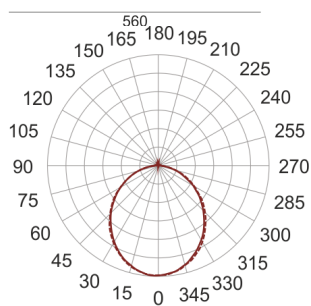

FIGO N LED S 58/28/3.0K CZARNY

— C0-C180 - - - - C90-C270

- IP: 20
- Color temperature: 2700-3500
- Luminous flux: 2923,407039 lm

| Name | Code | Colour | Voltage supply | Luminaire wattage | Light source type | Luminous flux | |
|--|------|--------|----------------|-------------------|-------------------|----------------|-------|
| FIGO N LED S 58/28/3.0K CZARNY | | black | 230V | 42,6 | LED | 2923,407039 lm | 3000K |