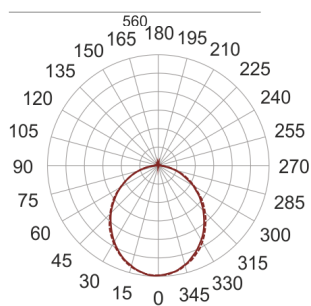

FIGO N LED S 58/28/3.0K CZARNY

— C0-C180 - - - - C90-C270

- IP: 20
- Color temperature: 2700-3500
- Luminous flux: 2923,407039 lm

Name	Code	Colour	Voltage supply	Luminaire wattage	Light source type	Luminous flux	
FIGO N LED S 58/28/3.0K CZARNY		black	230V	42,6	LED	2923,407039 lm	3000K