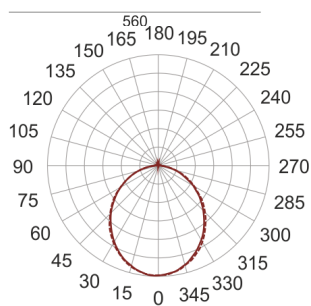

# FIGO N LED S 58/28/3.0K SZARY

— C0-C180    - - - - C90-C270

- IP: 20
- Color temperature: 2700-3500
- Luminous flux: 2923,407039 lm

Name	Code	Colour	Voltage supply	Luminaire wattage	Light source type	Luminous flux	
<a href="#">FIGO N LED S 58/28/3.0K SZARY</a>		gray	230V	42,6	LED	2923,407039 lm	3000K