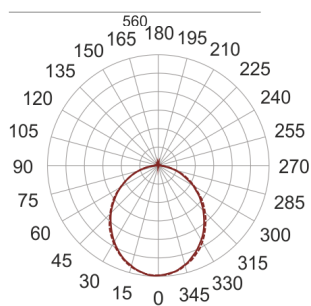

FIGO N LED S 58/28/3.0K SZARY

— C0-C180 - - - - C90-C270

- IP: 20
- Color temperature: 2700-3500
- Luminous flux: 2923,407039 lm

Name	Code	Colour	Voltage supply	Luminaire wattage	Light source type	Luminous flux	
FIGO N LED S 58/28/3.0K SZARY		gray	230V	42,6	LED	2923,407039 lm	3000K